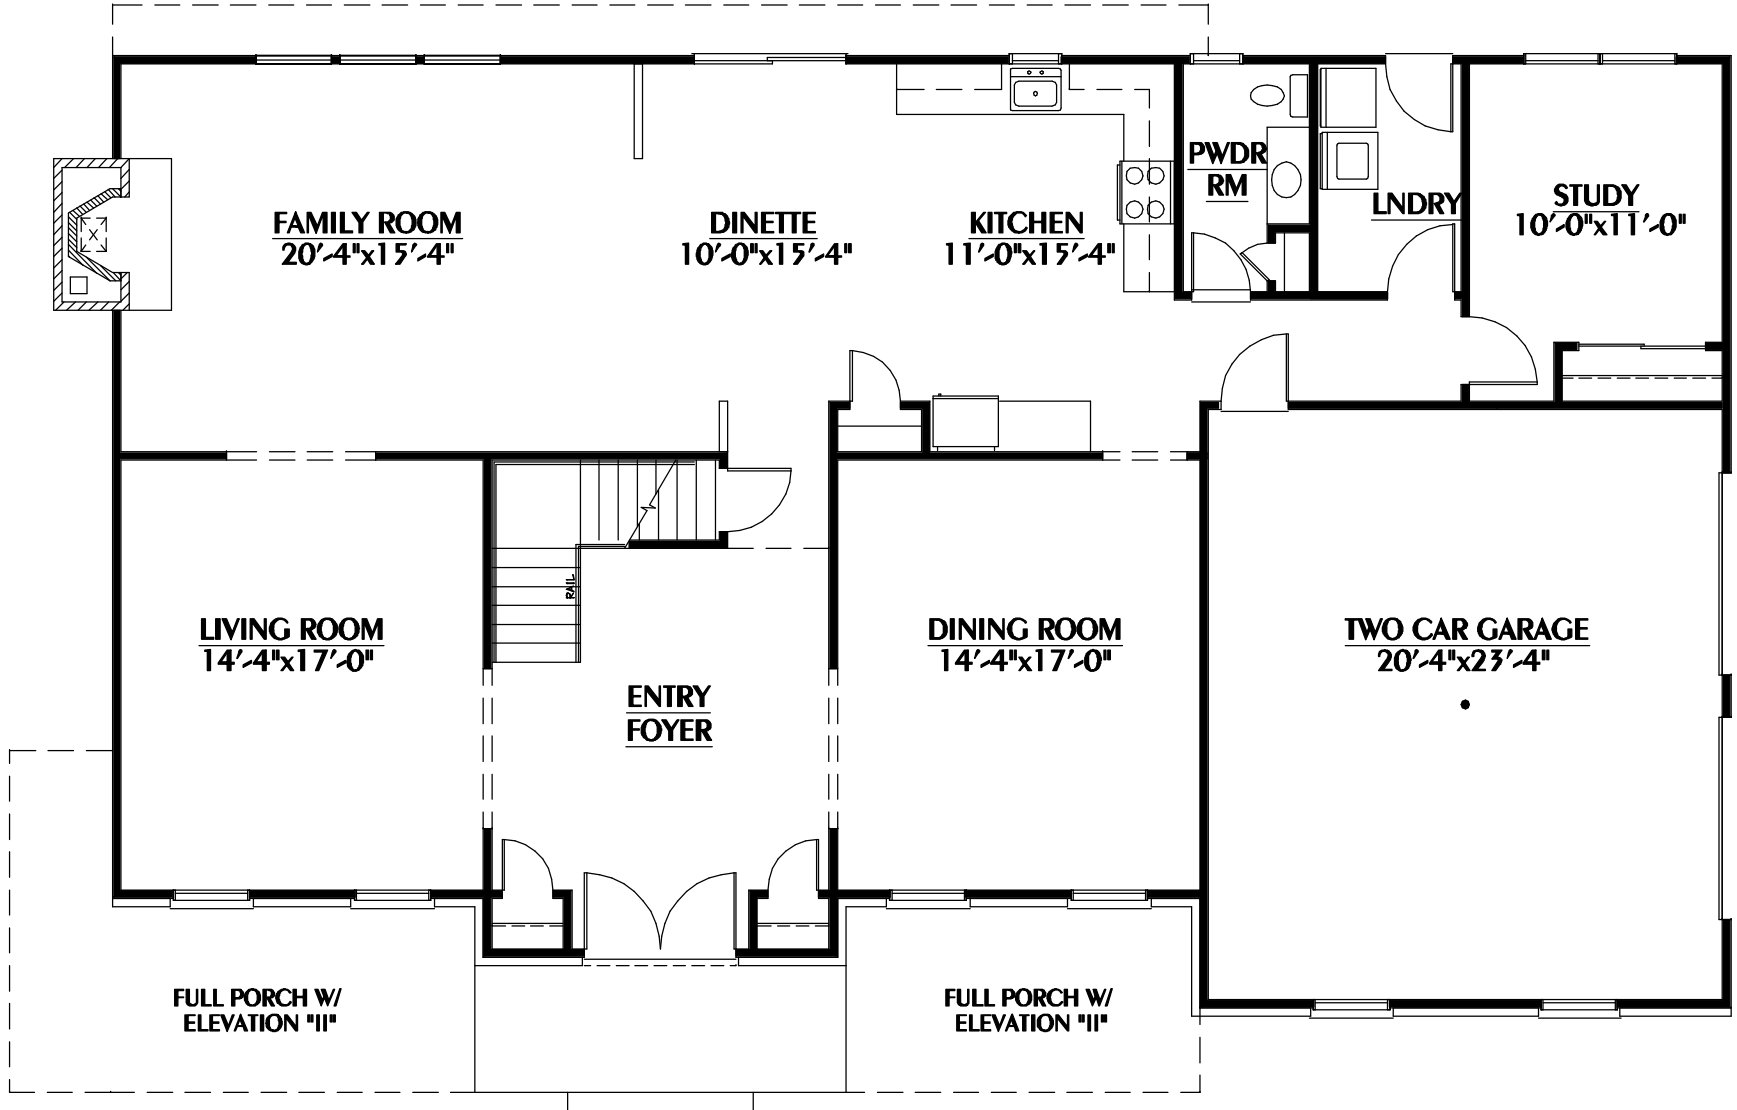

RUBY MODEL

ADG COMM# 2060.94M

FIRST FLOOR PLAN

LIVING AREA = 1,766 SQ.FT.